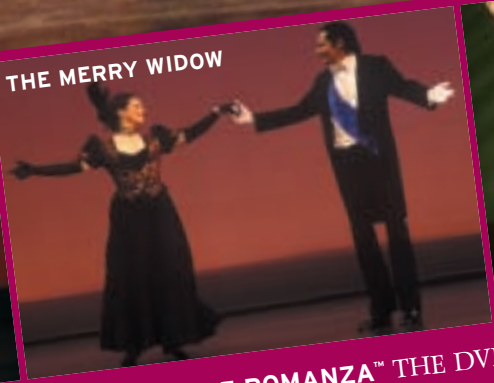

Grande Romanza™

Musical Scenes
of Love and Passion from
Broadway, Operetta and Opera

STEFANO AND NINA
TANCHIETTI

Maestro Lewis Dalvit
CONDUCTOR

Maria de los Angeles Rivera
PIANIST

CARMEN

PHOTOS BY SONJA LASHUA

FULLY STAGED
SCENES of
CHOREOGRAPHED
and COSTUMED
DUETS, SOLOS
and DANCES
performed with
PIANO or ORCHESTRA
Also Done in Concert Form

PROGRAM COMBINATIONS:

- Broadway & Operetta
- Broadway & Opera
- Operetta & Opera
- Operas

BROADWAY

RODGERS & HAMMERSTEIN SELECTIONS

BRIGADOON by LERNER & LOEWE

THE PHANTOM OF THE OPERA by WEBBER

BROADWAY POTPOURRI

MY FAIR LADY by LERNER & LOEWE

WEST SIDE STORY by BERNSTEIN

OPERETTA

THE MERRY WIDOW by LEHAR

TURN OF THE CENTURY SONGS

OPERETTA SELECTIONS

VICTOR HERBERT SELECTIONS

THE STUDENT PRINCE by ROMBERG

SHOW BOAT by KERN & HAMMERSTEIN

OPERA

MADAMA BUTTERFLY - ACT I by PUCCINI

CARMEN - ACT IV by BIZET

LA TRAVIATA - ACT I by VERDI

TOSCA - ACT I & ACT III by PUCCINI

OTELLO - ACT I, ACT III & ACT IV by VERDI

Also Available:

JOINT RECITALS of ART SONGS

from **THE BAROQUE PERIOD**

through **THE 20TH CENTURY**

BRIGADOON

New DVD Release: **GRANDE ROMANZA™ THE DVD**
Produced by **Aura Sonic** • www.AuraSonic.com

Paulina Kakides Associates
Artist Management Division, Lincoln Towers
205 West End Avenue, New York, NY 10023
Tel: (212) 362-5842 • Fax: (212) 362-4601
Email: pk.a@worldnet.att.net
An AGMA Franchised Management